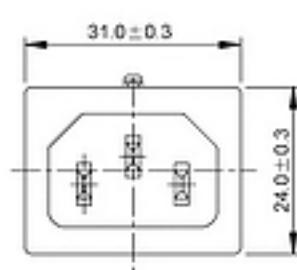

R-301SN (95)

Standard: IEC 60320 C14

Rating: 15A 250V AC / 10A 250V AC

Insulation Resistance: 100MΩ 500V DC/1 minute

Dielectric Strength: 2000V AC/1 minute

Housing Material: Thermoplastic 94V-2~V-0

Dimensions

A	08(0.8)
	15(1.5)
	20(2.0)