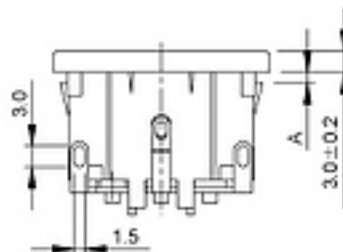

R-301SN (95)

Standard: IEC 60320 C14

Rating: 15A 250V AC / 10A 250V AC

Insulation Resistance: 100MΩ 500V DC/1 minute

Dielectric Strength: 2000V AC/1 minute

Housing Material: Thermoplastic 94V-2~V-0

Dimensions

A	08(0.8)
	15(1.5)
	20(2.0)