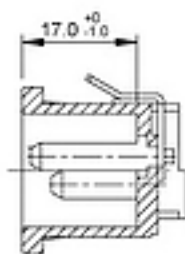

R-301SN (95)

Standard: IEC 60320 C14

Rating: 15A 250V AC / 10A 250V AC

Insulation Resistance: 100MΩ 500V DC/1 minute

Dielectric Strength: 2000V AC/1 minute

Housing Material: Thermoplastic 94V-2~V-0

Dimensions

A	08(0.8)
	15(1.5)
	20(2.0)