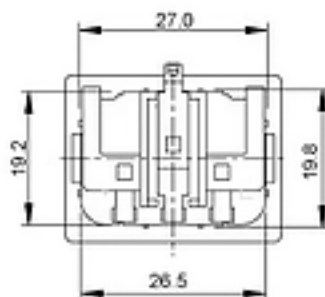

R-301SN (95)

Standard: IEC 60320 C14

Rating: 15A 250V AC / 10A 250V AC

Insulation Resistance: 100MΩ 500V DC/1 minute

Dielectric Strength: 2000V AC/1 minute

Housing Material: Thermoplastic 94V-2~V-0

Dimensions

A	08(0.8)
	15(1.5)
	20(2.0)